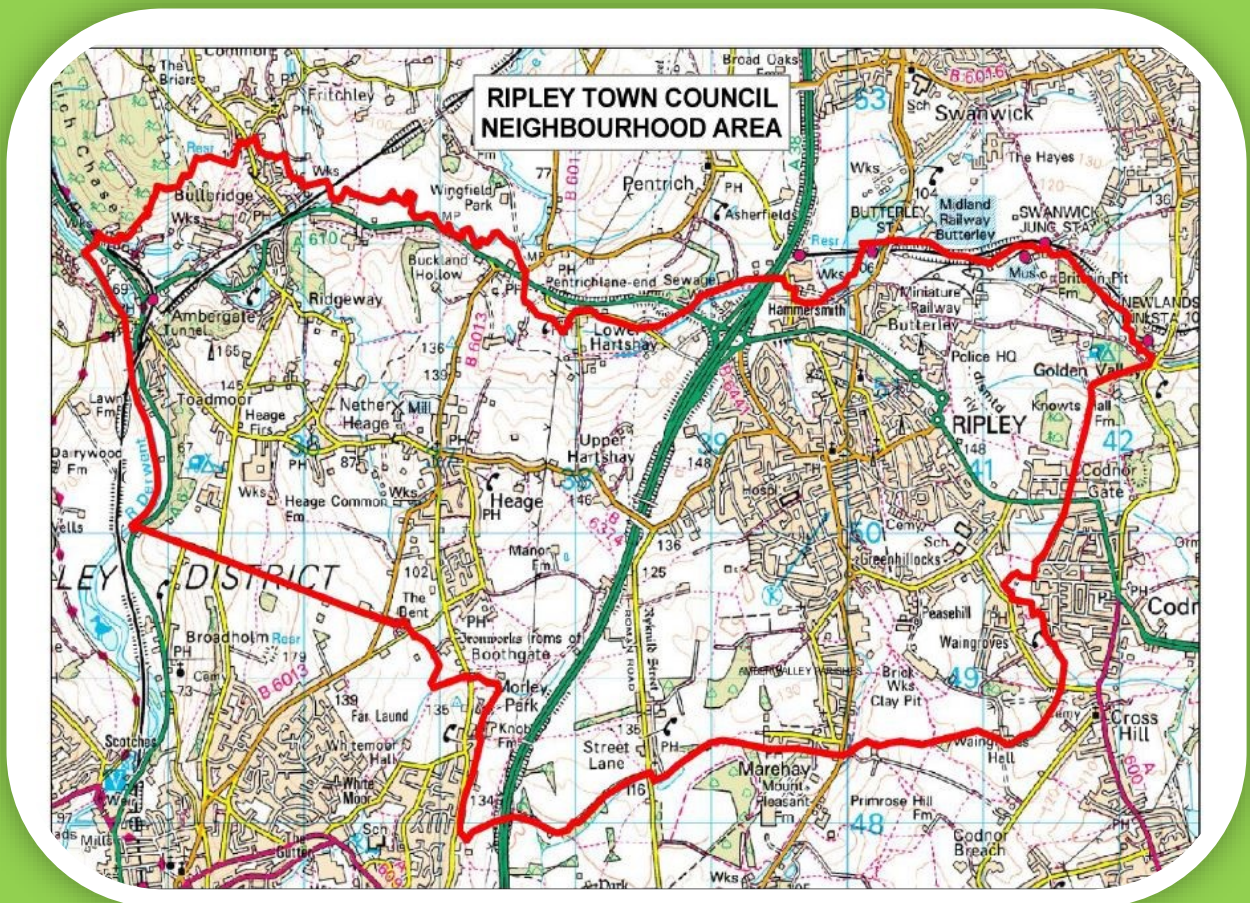

Ripley Town Centre

Transport and Connectivity

No Green Belt sites included in the Neighbourhood Plan

www.ripleytowncouncil.gov.uk

Ripley Town Council, 6, Grosvenor Road, Ripley, Derbyshire, DE5 3JF
01773 513456 - townclerk@ripleytowncouncil.gov.uk